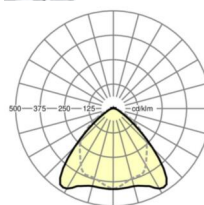

CHARACTERISTICS

Order number	19510024310
EAN number	4020863436255
Commodity code	94051190
Certification mark	IP 20, Protection class I, ENEC10 VDE, F, HACCP DIN10500/Food/IFS-application-related suitability/BRC, Indoor, CE
Impact resistance (IK rating)	IK03 (-20°C bis 50°C)
Ambient temperatur	ta -20°C to 50°C
Warranty period	5 years
State funding programs	BEG - Federal funding for efficient buildings (valid only for Germany)

ELECTRICAL ENGINEERING

Controller	Electronic driver (1 pcs.)
System output	36W
Mains voltage	230V/50Hz
Circuit breakers (inrush current)	17 pieces/B10, 28 pieces/B16, 29 pieces/C10, 48 pieces/C16
Energy efficiency class/light source	C

LIGHTING TECHNOLOGY

Placement	LED, Colour rendering/Light colour CRI $\geq$ 80 / 4000K
Colour tolerance (MacAdam)	3SDCM
Nominal luminous flux	6991lm
LED service life	70000h L80/B10 (Tq 50°C), 100000h L80/B50 (Tq 45°C)
Luminaire luminous efficiency	195lm/W
Beam angle	95° (C0) / 95° (C90)
UGR lat./long.	20.7 / 22.1

MECHANICS

Housing colour	traffic white RAL 9016
Dimensions (LxWxDxH)	2299mm x 55mm x 37mm
Weight (net)	2.2kg
Type of installation	Mounting rail system installation, Light structure

Dimensions

L	2299 mm	Length
B	55 mm	Width
H	37 mm	Height

DEEP-LINK

<https://www.regiolum.de/en/article/19510024310>

Reference	LED 7000lm 840
η_{LB}	100 %
$\Phi_{\downarrow/\uparrow}$	98 % / 2 %
UGR lat./long.	20.7 / 22.1